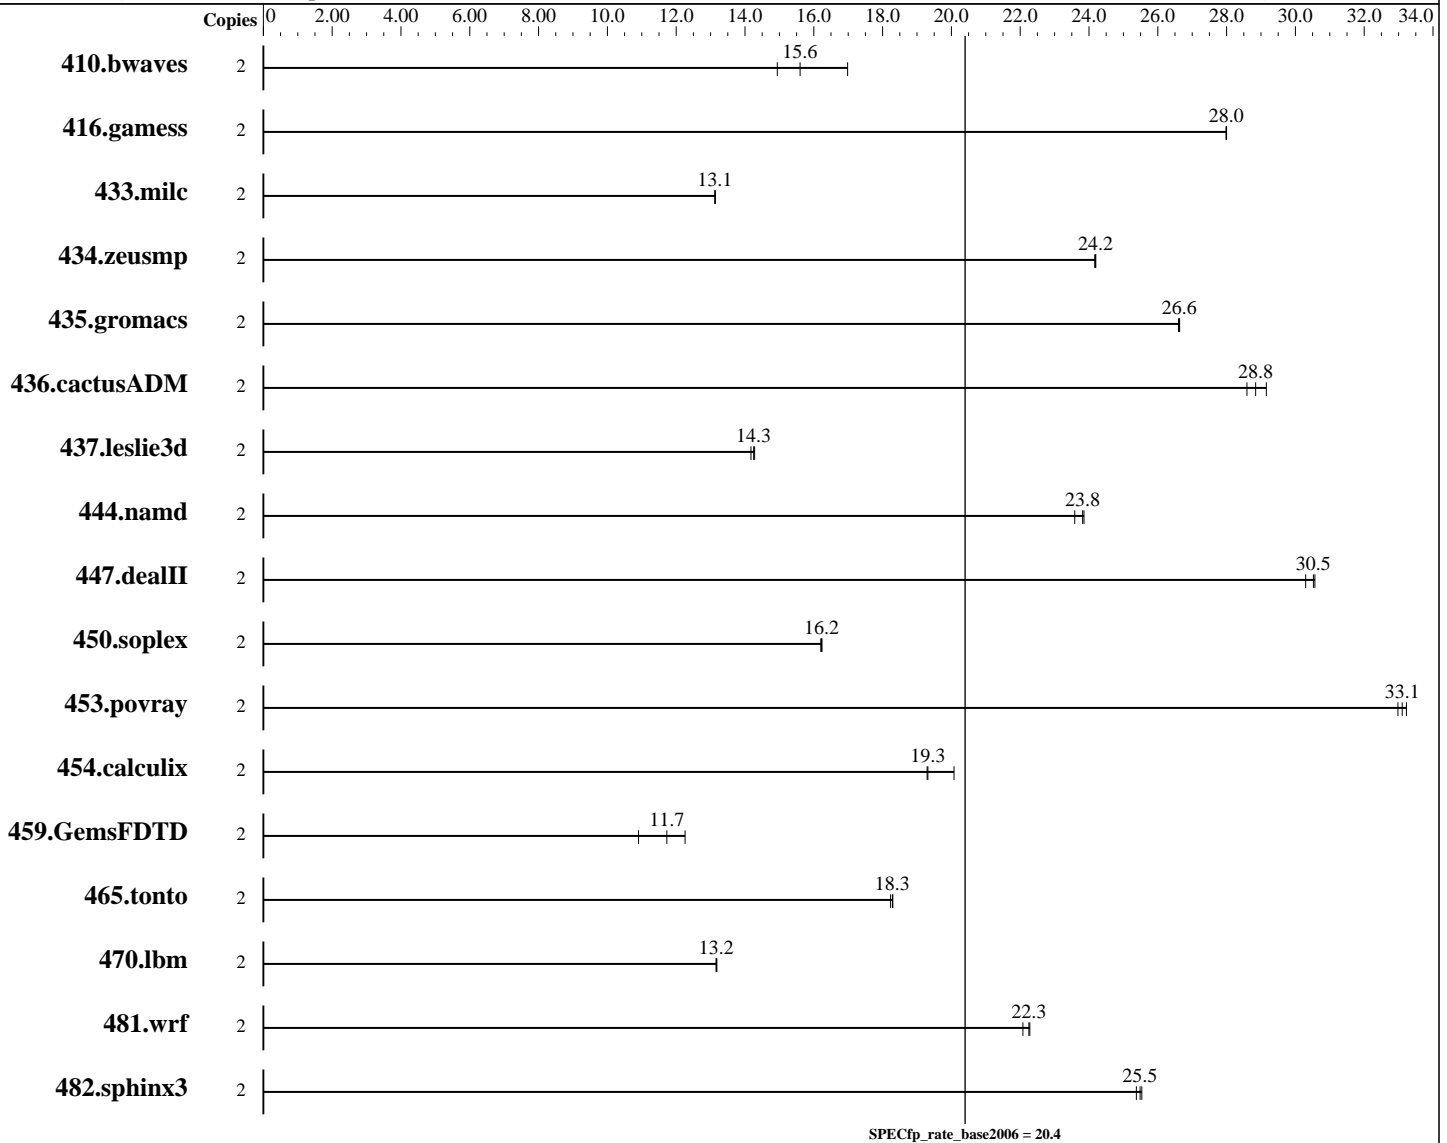

SPEC® CFP2006 Result

Copyright 2006-2014 Standard Performance Evaluation Corporation

Lenovo Group Limited

(Test Sponsor: Intel Corporation)

SPECfp®_rate2006 = Not Run

Lenovo ThinkPad T61(Intel Core 2 Duo T7700)

SPECfp_rate_base2006 = 20.4

CPU2006 license: 13

Test sponsor: Intel Corporation

Tested by: Intel Corporation

Test date: Jun-2007

Hardware Availability: Jun-2007

Software Availability: Feb-2007

Hardware

CPU Name: Intel Core 2 Duo T7700
CPU Characteristics: 2.40 GHz, 4MB L2, 800 MHz Bus
CPU MHz: 2400
FPU: Integrated
CPU(s) enabled: 2 cores, 1 chip, 2 cores/chip
CPU(s) orderable: 1 chip
Primary Cache: 32 KB I + 32 KB D on chip per core
Secondary Cache: 4 MB I+D on chip per chip

Continued on next page

Software

Operating System: Windows Vista Business
Compiler: Intel C++ Compiler for IA32 version 9.1
Build no 20060816
Intel Fortran Compiler for IA32 version 9.1
Build no 20060816
Microsoft Visual Studio .Net 2003 (for libraries)
Auto Parallel: No
File System: NTFS
System State: Default

Continued on next page