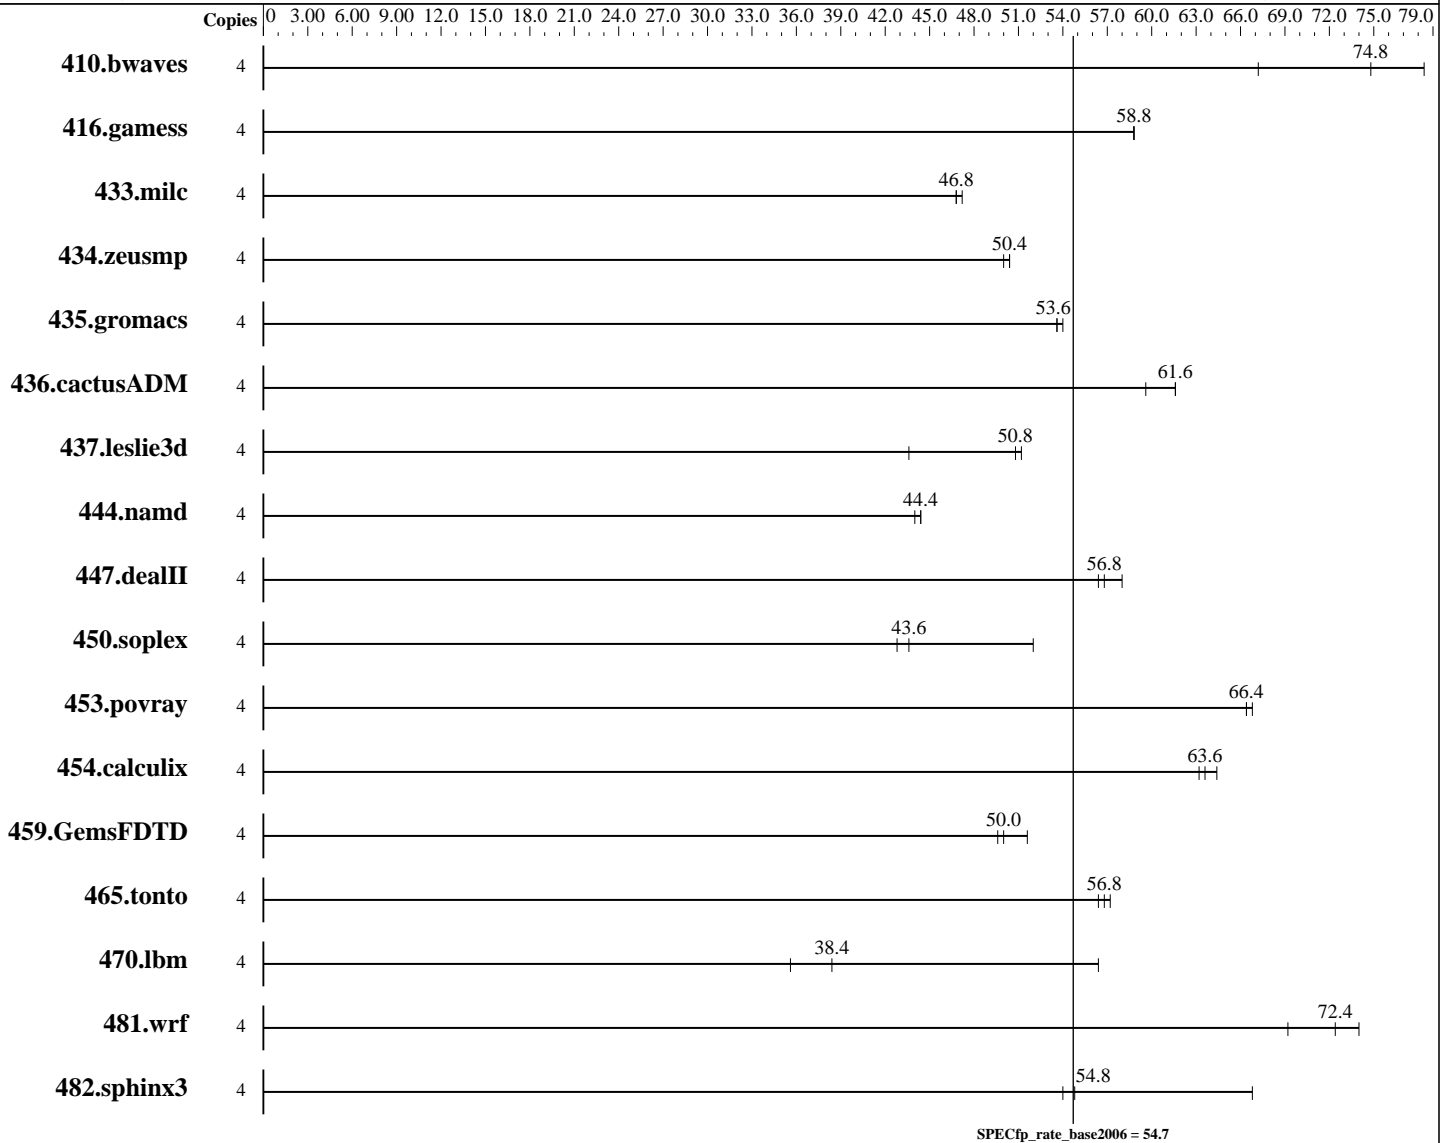

### Hardware

CPU Name: Intel Xeon E5502  
 CPU Characteristics:  
 CPU MHz: 1867  
 FPU: Integrated  
 CPU(s) enabled: 4 cores, 2 chips, 2 cores/chip  
 CPU(s) orderable: 1,2 chips  
 Primary Cache: 32 KB I + 32 KB D on chip per core  
 Secondary Cache: 256 KB I+D on chip per core