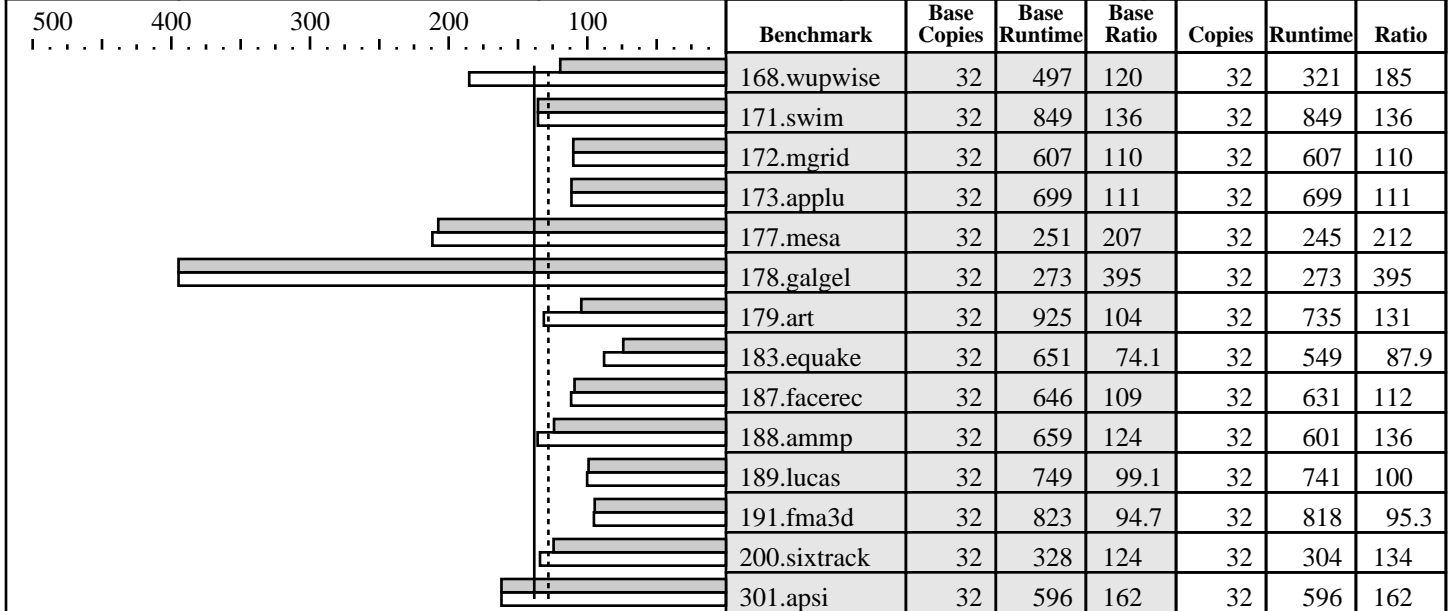

Hardware

CPU: PA-8700
CPU MHz: 750
FPU: Integrated
CPU(s) enabled: 32 cores, 32 chips, 1 core/chip
CPU(s) orderable: 4-32
Parallel: No
Primary Cache: 0.75MBI + 1.5MBD on chip
Secondary Cache: none
L3 Cache: none
Other Cache: none
Memory: 128GB
Disk Subsystem: 5x9GB Fiberchannel (striped)
1x9GB SCSI disk (root), 14x9GB FC disks (swap)
Other Hardware: 8 cells