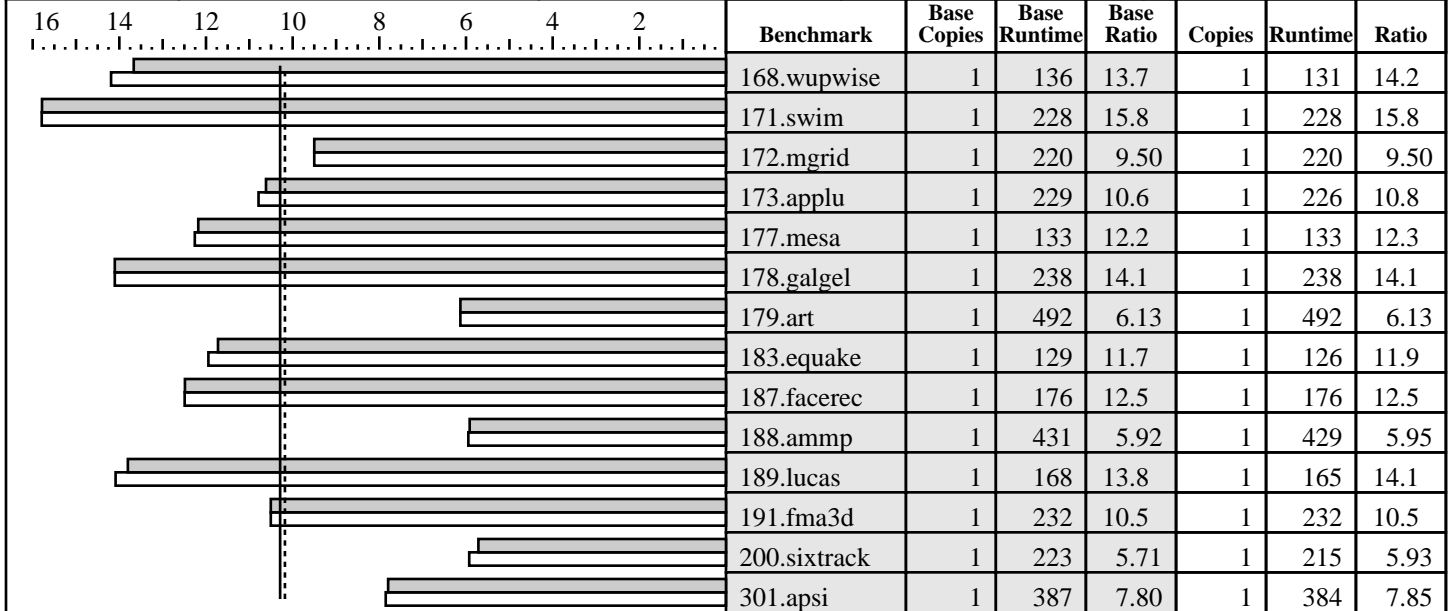

# CFP2000 Result

Copyright ©1999-2004, Standard Performance Evaluation Corporation

**Dell**  
Precision WorkStation 530 (2.8 GHz Xeon)

SPECfp\_rate2000 = 10.3  
SPECfp\_rate\_base2000 = 10.2

SPEC license #: 55 | Tested by: Dell, Round Rock, TX | Test date: Sep-2002 | Hardware Avail: Sep-2002 | Software Avail: Jun-2002