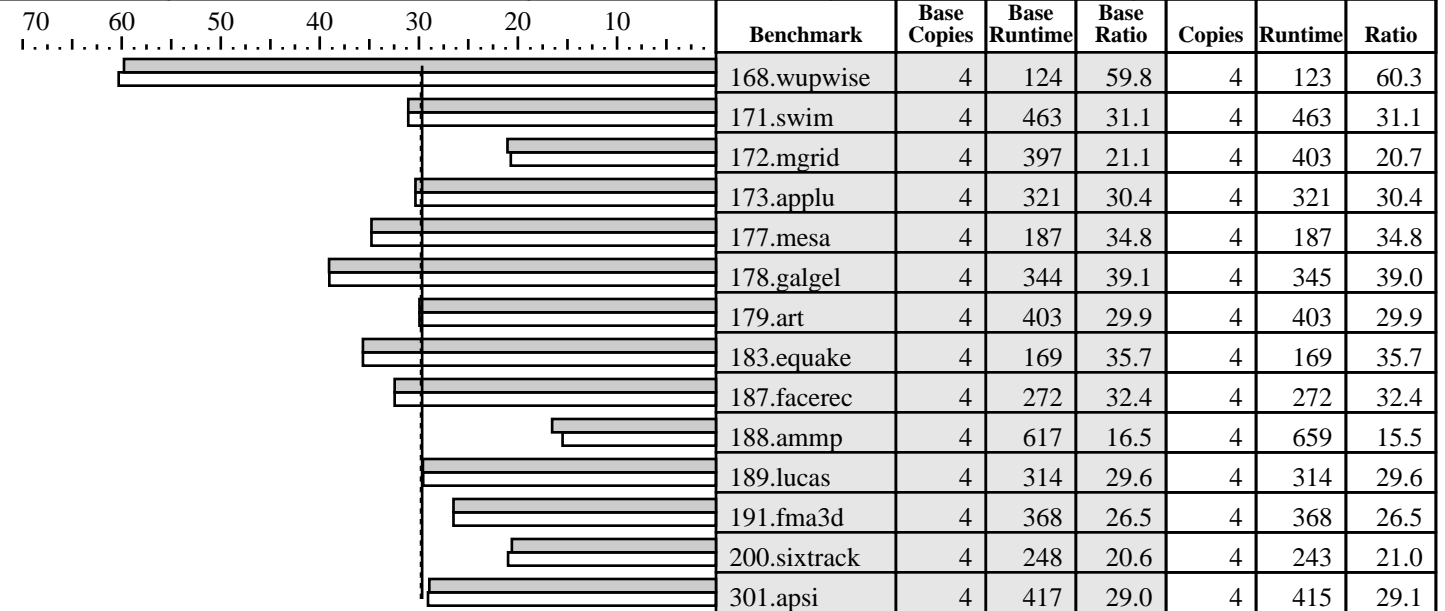

CFP2000 Result

Copyright ©1999-2005, Standard Performance Evaluation Corporation

Acer Incorporated
Acer Altos R910 (3.66 GHz Intel Xeon MP)

SPECfp_rate2000 = 29.7
SPECfp_rate_base2000 = 29.8

SPEC license #: 97 | Tested by: Acer Incorporated | Test date: Jul-2006 | Hardware Avail: Jun-2006 | Software Avail: Mar-2006