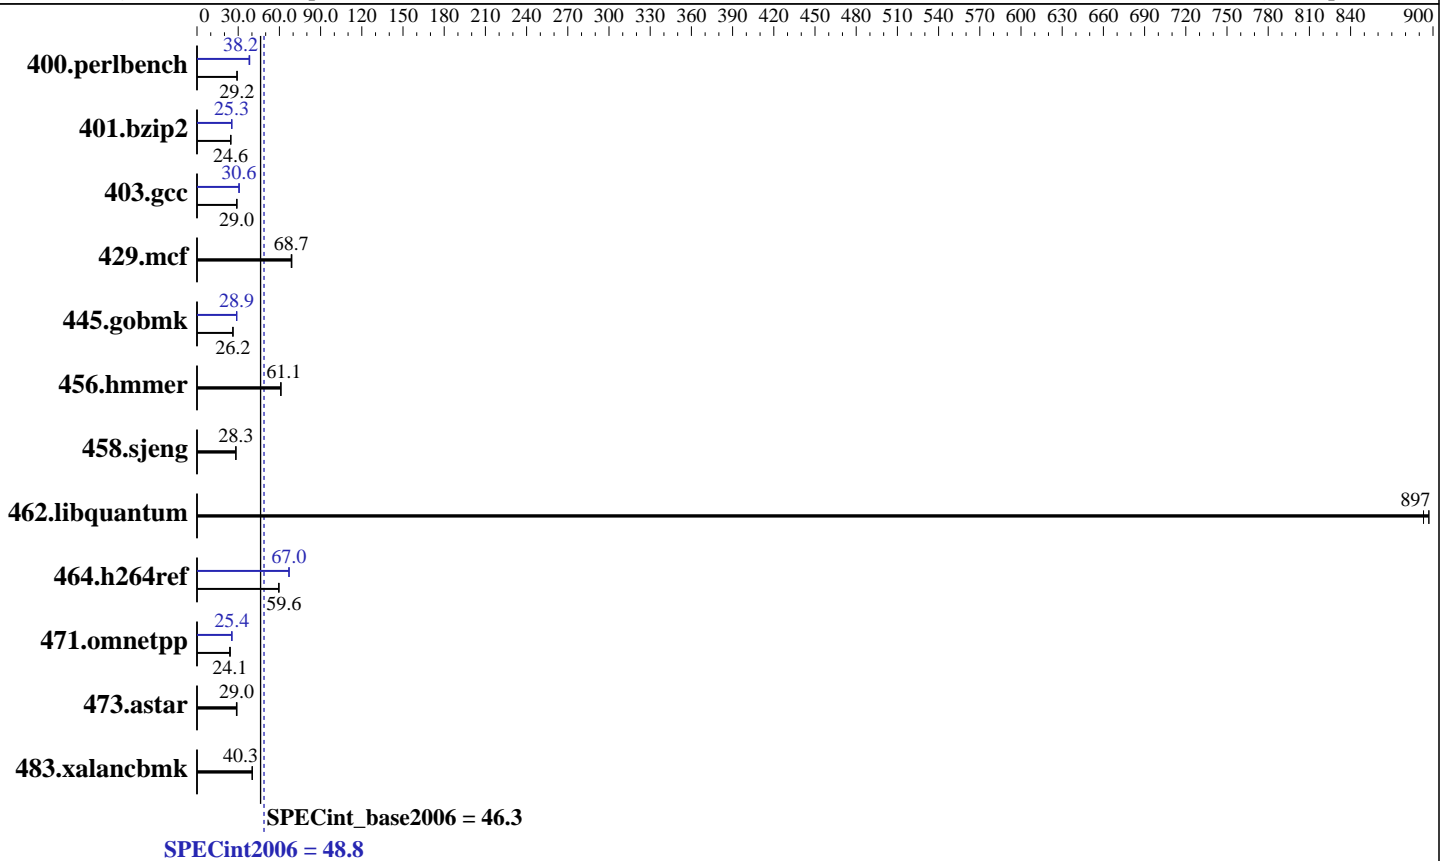

SPEC® CINT2006 Result

Copyright 2006-2014 Standard Performance Evaluation Corporation

Intel Corporation

SPECint®2006 = 48.8

Intel DH77KC Motherboard (Intel Core i5-3470)

SPECint_base2006 = 46.3

CPU2006 license: 13

Test date: May-2012

Test sponsor: Intel Corporation

Hardware Availability: Jun-2012

Tested by: Intel Corporation

Software Availability: Apr-2011

Hardware

CPU Name: Intel Core i5-3470
CPU Characteristics: Intel Turbo Boost Technology up to 3.6 GHz
CPU MHz: 3200
FPU: Integrated
CPU(s) enabled: 4 cores, 1 chip, 4 cores/chip
CPU(s) orderable: 1 chip
Primary Cache: 32 KB I + 32 KB D on chip per core
Secondary Cache: 256 KB I+D on chip per core
L3 Cache: 6 MB I+D on chip per chip
Other Cache: None
Memory: 8 GB (2 x 4 GB 2Rx8 PC3-12800U-9)
Disk Subsystem: 1 TB Seagate SATA, 7200 RPM
Other Hardware: None

Software

Operating System: Microsoft Windows 7 Ultimate
6.1.7601 Service Pack 1 Build 7601
Compiler: C/C++: Version 12.1.0.229 of Intel C++ Studio XE for Windows;
Libraries: Version 15.00.30729.01 of Microsoft Visual Studio 2008 Professional SP1
Auto Parallel: Yes
File System: NTFS
System State: Default
Base Pointers: 32/64-bit
Peak Pointers: 32/64-bit
Other Software: SmartHeap Library Version 9.01 from <http://www.microquill.com/>